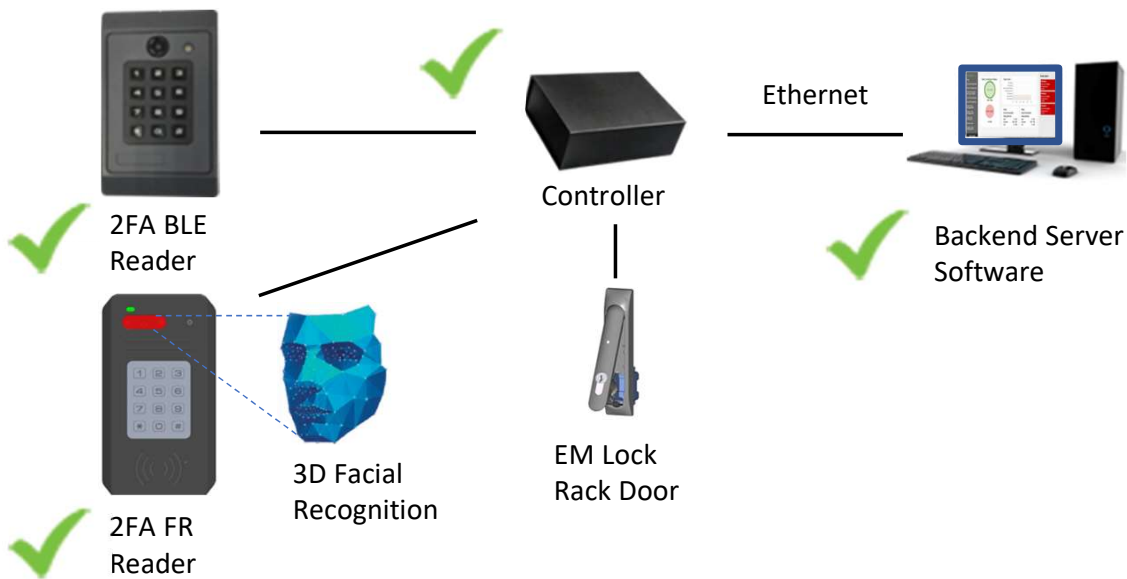

DATA CENTRE SMART ACCESS SYSTEM

A multi-factor authentication access system that enhances control and monitoring of physical access to data centre servers

SYSTEM BLOCK DIAGRAM

READER

2FA BLE READER

- Work with BLE token
- CMOS camera monitoring
- PinPad

2FA FR READER

- 3D Facial Recognition

CONTROLLER

- Anti-Tamper
- 1 Gbps Ethernet Port
- Interface with EM locks

BACKEND SOFTWARE

- Rack Monitoring
- Events Management
- Photos for audit trail
- Alarms for unauthorized access
- Alarms for tampering
- DC floor plan management